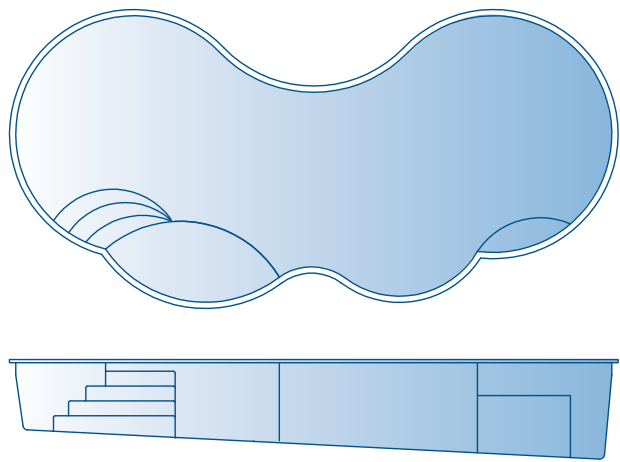

Gemini
32' x 16' MAX DEPTH 5'4"