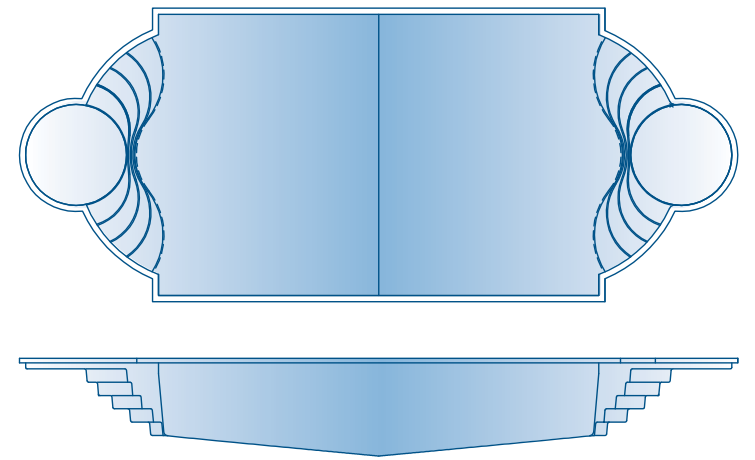

Picasso
24' x 12' MAX DEPTH 5'4"

FUSION™

Solstice
20' x 12' MAX DEPTH: 5'4"

all your cares will float away...

Helios
24' x 12' MAX DEPTH: 5'4"

Europa
28' x 14' MAX DEPTH: 5'4"

Rembrandt
38'x16' MAX DEPTH: 5'4"