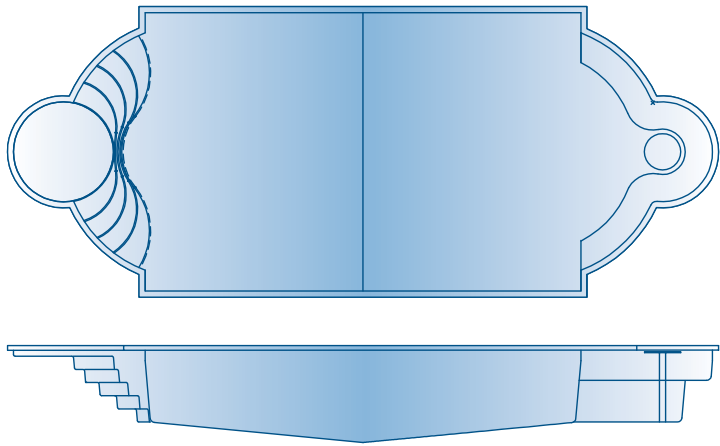

Picasso
24' x 12' MAX DEPTH 5'4"

FUSION™

Solstice
20' x 12' MAX DEPTH: 5'4"

all your cares will float away...

Helios
24' x 12' MAX DEPTH: 5'4"

Europa
28' x 14' MAX DEPTH: 5'4"

Rembrandt
38'x16' MAX DEPTH: 5'4"