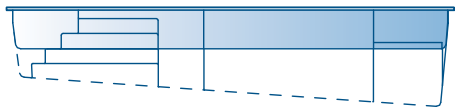

watch the clouds drift by...

Picasso
24' x 12' MAX DEPTH 5'4"