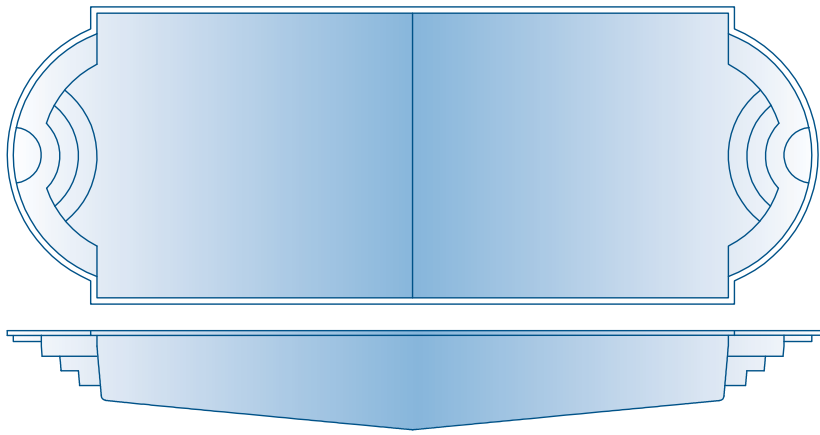

Hyperion
43'4" x 16" MAX DEPTH: 5'4"