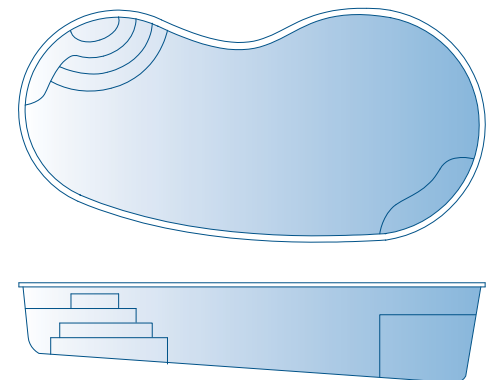

CHECK OUT OUR PHOTO GALLERY:
WWW.TRILOGYPOLS.COM

Classic: Specifications

Utopia
35'5" x 15'6" MAX DEPTH: 6'4"

Equinox/Titan
34'8" x 15'4"
EQUINOX MAX DEPTH: 5'6" • TITAN MAX DEPTH: 8'4"

Galileo
37' x 15'4" MAX DEPTH: 6'11"

Infinity
32' x 14' MAX DEPTH 5' 6"

Aquarius
31' x 13'3" MAX DEPTH: 5'10"

Orion
28' x 14' MAX DEPTH: 6"

Corona
25'4" x 12' MAX DEPTH: 5'5"

Voyager
15'10" x 7'10" MAX DEPTH: 5' 6"

Apollo
15'10" x 7'10" MAX DEPTH 4'