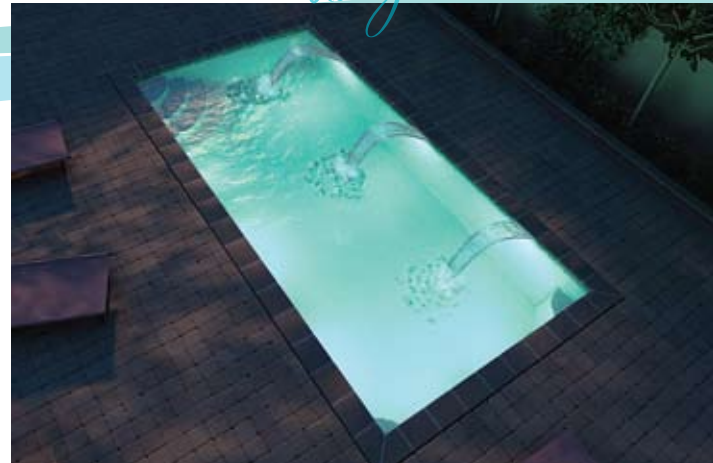

FUSION™

all your cares will float away...