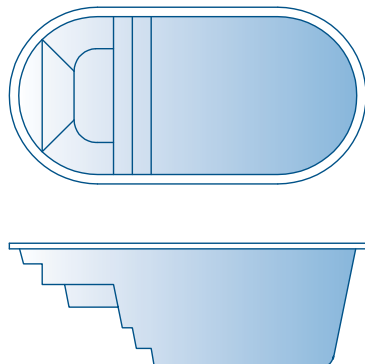

Infinity
32' x 14' MAX DEPTH 5' 6"

Aquarius
31' x 13'3" MAX DEPTH: 5'10"

Orion
28' x 14' MAX DEPTH: 6"

Corona
25'4" x 12' MAX DEPTH: 5'5"

Voyager
15'10" x 7'10" MAX DEPTH: 5' 6"

Apollo
15'10" x 7'10" MAX DEPTH 4'