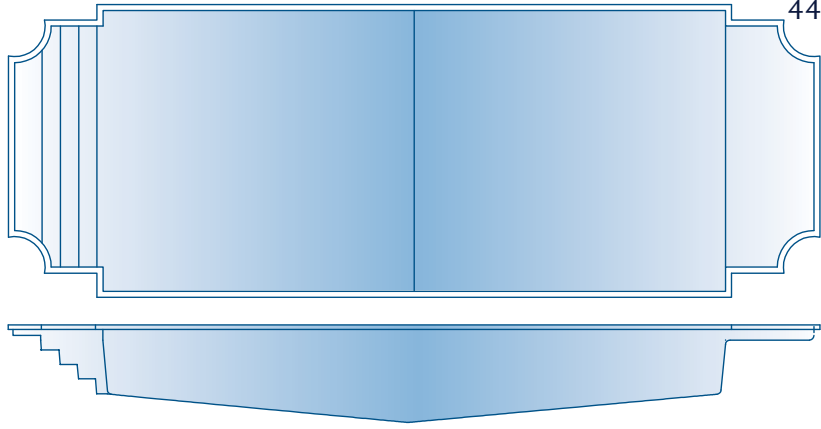

Regulus
44'4" x 16' MAX DEPTH: 5'4"

peaceful elegance