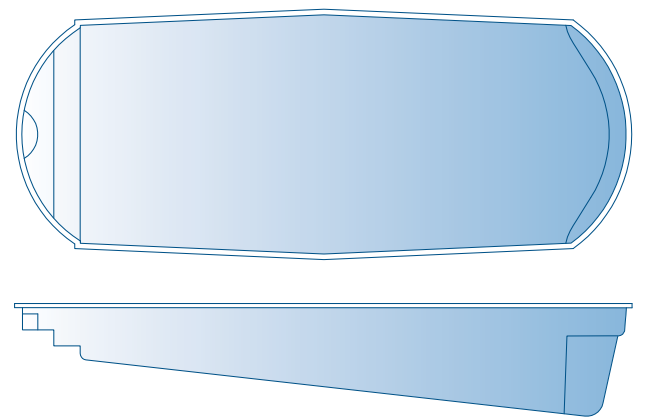

CHECK OUT OUR PHOTO GALLERY:
WWW.TRILOGYPOLS.COM

Classic: Specifications

Utopia
35'5" x 15'6" MAX DEPTH: 6'4"

Equinox/Titan
34'8" x 15'4"
EQUINOX MAX DEPTH: 5'6" • TITAN MAX DEPTH: 8'4"

Galileo
37' x 15'4" MAX DEPTH: 6'11"