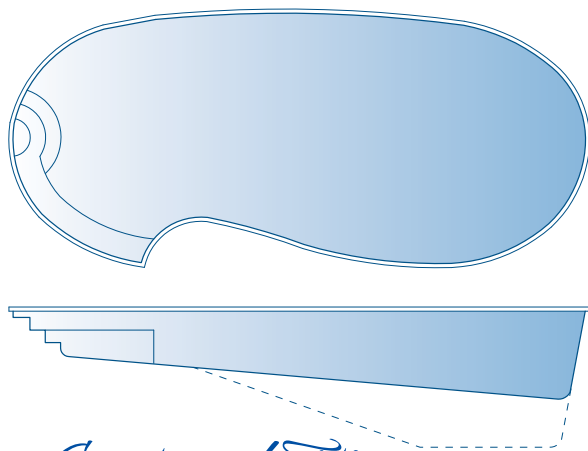

CHECK OUT OUR PHOTO GALLERY:
WWW.TRILOGYPOLS.COM

Classic: Specifications

Utopia
35'5" x 15'6" MAX DEPTH: 6'4"

Equinox/Titan
34'8" x 15'4"
EQUINOX MAX DEPTH: 5'6" • TITAN MAX DEPTH: 8'4"

Galileo
37' x 15'4" MAX DEPTH: 6'11"