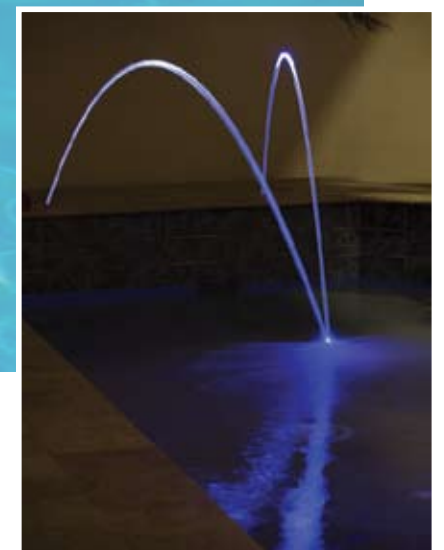

ZODIAC POOL SYSTEMS

BARACUDA

Jandy

Polaris

LIGHT STREAMTM

12v LED water features.
 Fully self-contained water features.
 Simply plug and play.

PAL 2000

LED & Halogen underwater
 fiberglass pool lights.
 Simply the best lights for
 Trilogy Fiberglass Pools!