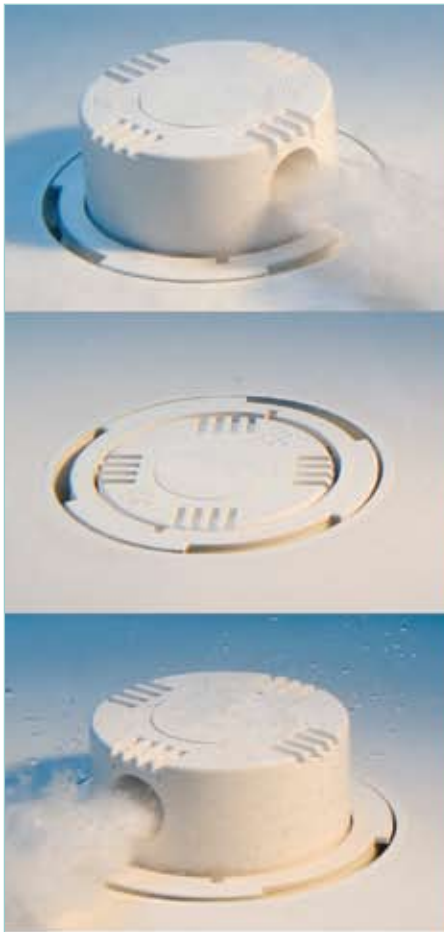

VANTAGE
IN-FLOOR CLEANING & CIRCULATION

VANTAGE CLEANS YOUR POOL SO YOU DON'T HAVE TO

WHEN IT COMES TO SPENDING YOUR FREE TIME THERE ARE MORE IMPORTANT THINGS TO DO THAN TENDING TO YOUR SWIMMING POOL. THANKS TO VANTAGE, THE AUTOMATIC IN-FLOOR POOL CLEANING AND CIRCULATION SYSTEM, YOUR POOL CAN BE BUILT TO CLEAN ITSELF WHILE YOU RELAX. BUILT RIGHT INTO THE POOL VANTAGE IS ENGINEERED TO CLEAN YOUR ENTIRE POOL, INCLUDING FLOORS, STEPS*, WALLS, BENCHES*. WHEN NOT OPERATING, VANTAGE DISAPPEARS BACK INTO THE POOL FLOOR, MAKING IT VIRTUALLY INVISIBLE. THERE ARE NO UNSIGHTLY ROBOTIC CLEANERS AND HOSES. ALL THAT'S LEFT IS A SPARKLING CLEAN POOL THAT'S READY TO ENJOY.

VANTAGE IMPROVES THE POOR CIRCULATION FOUND IN ORDINARY POOLS. USING ROTATING CLEANING JETS STRATEGICALLY PLACED IN THE POOL FLOOR, STEPS* AND BENCHES*, VANTAGE EVENLY CIRCULATES WATER THROUGHOUT EVERY SQUARE INCH OF YOUR POOL. THIS IMPROVED CIRCULATION HAS BEEN PROVEN TO CREATE CLEANER, HEALTHIER MORE COMFORTABLE POOL WATER WHILE REDUCING THE LOSS OF CHEMICALS AND HEATING ENERGY TO THE ATMOSPHERE. THIS MEANS VANTAGE WILL SAVE YOU MONEY WHILE IT DELIVERS HEALTHIER WATER.

CIRCULATION BENEFITS:

- ENJOY CLEANER, HEALTHIER WATER
- NO POORLY-CIRCULATED ALGAE-PRONE AREAS.
- ELIMINATES COLD SPOTS FOR MORE COMFORTABLE SWIMMING.
- SAVES CHEMICALS FOR THE LIFE OF THE POOL.
- SAVES ENERGY COSTS FOR THE LIFE OF THE POOL.
- BETTER FOR THE ENVIRONMENT.
- INDEPENDENTLY PROVEN TO SAVE YOU MONEY FOR THE LIFE OF YOUR POOL.