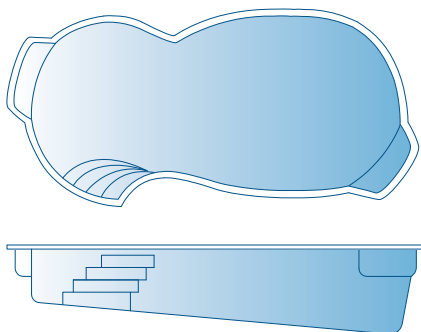

Corona
25'4" x 12' MAX DEPTH: 5'5"