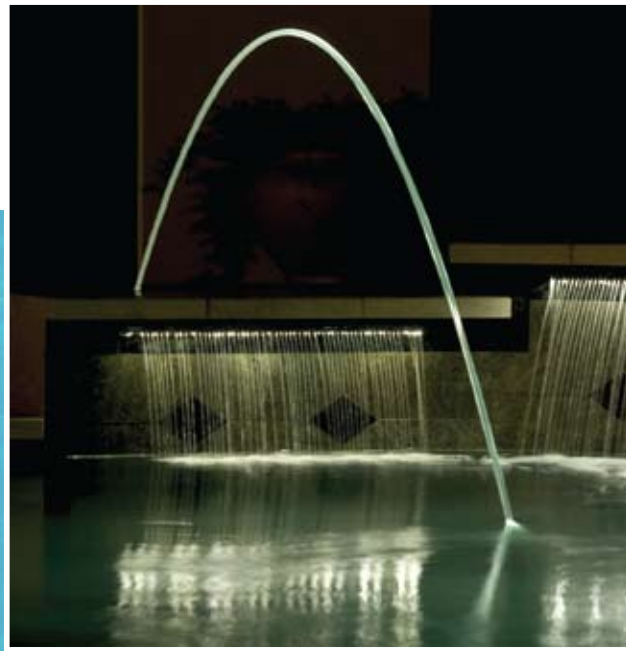

— Perfect Pool Water ~ Naturally

AquaPure is a self-contained, compact purification system which fulfills all of your pool's sanitizing needs. Utilizing ordinary salt, the electrolytic cell generates free chlorine year-round. When the chlorine is finished purifying the pool water, it converts back into salt and the whole cycle repeats; no need to add more salt or chlorine ever again. When there is an increased need for chlorine, AquaPure will boost chlorine production automatically, saving you time and money.

ZODIAC POOL SYSTEMS

BARACUDA

Jandy

Polaris

LIGHT STREAMTM

12v LED water features.
 Fully self-contained water features.
 Simply plug and play.

PAL 2000

LED & Halogen underwater
 fiberglass pool lights.
 Simply the best lights for
 Trilogy Fiberglass Pools!