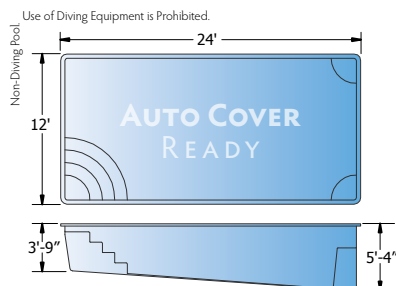

Helios
Ships from TN