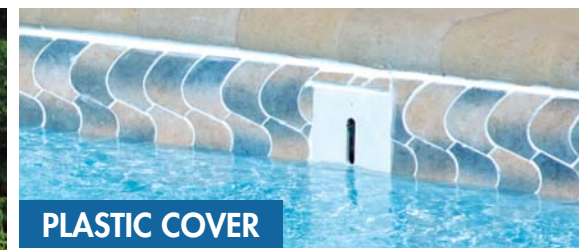

Water Features