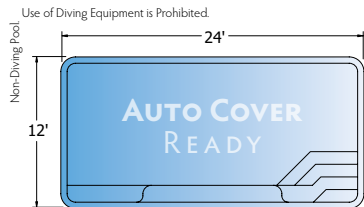

Sirius
Ships from TN