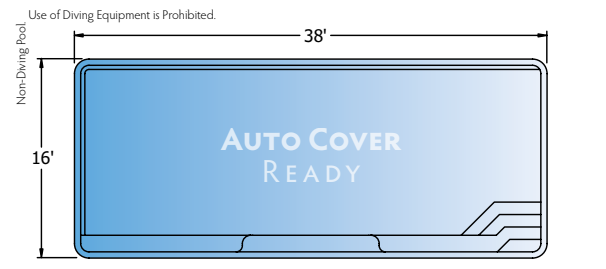

Sirius
Ships from TN

NEW
for 2016

NEW
for 2016