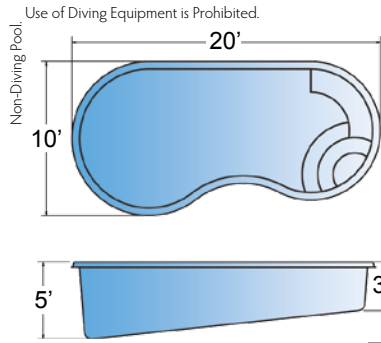

Pictured: **Hydrus** | **Zenith**

All dimensions are to the outside edge. Measurements are taken from widest point on each side of the outside edge. Installed pool dimensions may vary.

Rectangle

Helios
Ships from TN

Cassini
Ships from TN

Horizon
Ships from IL, TX, WV

Regulus
Ships from TN

Atlas
Ships from NC, TN, WV

Type 1 Diving Pool
Diving/Sliding equipment shall be designed for swimming pools and shall be installed in accordance with the diving/sliding equipment manufacturer's specifications. Please contact the diving/sliding equipment manufacturer for their specifications.

All dimensions are to the outside edge. Measurements are taken from widest point on each side of the outside edge. Installed pool dimensions may vary.

Pictured: **Regulus** | **Atlas**

Kidney

Discovery

Ships from IL, LA, NC, TN, TX, WV