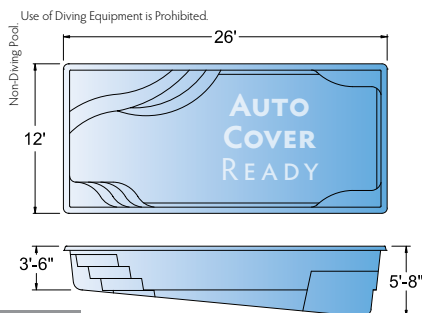

NEW
for 2016

Hubble
Ships from IL, LA, NC, TN, TX, WV