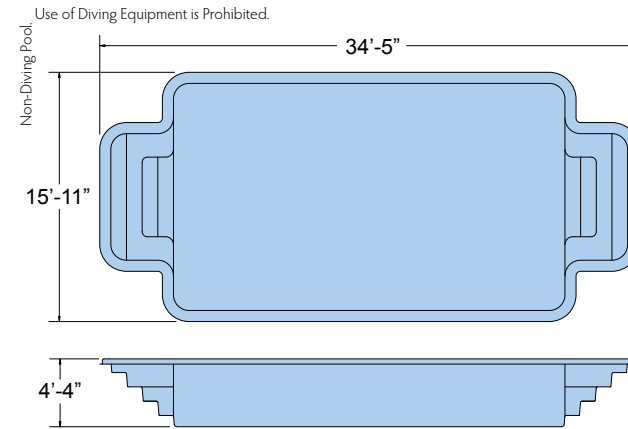

Quantum

Ships from LA