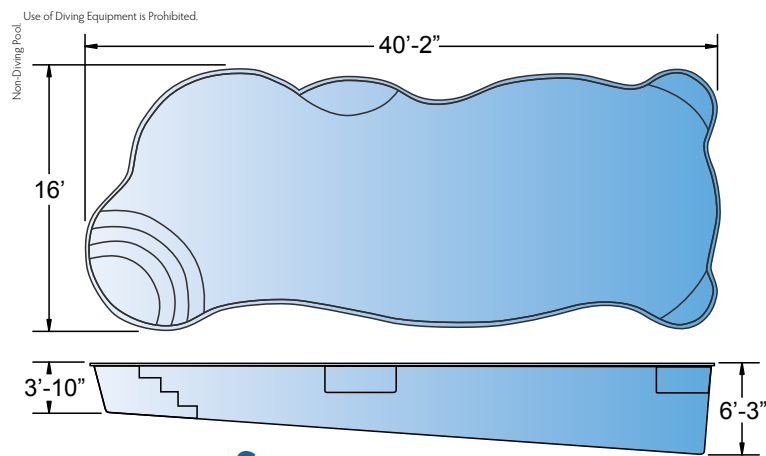

Synergy

Ships from IL, LA, NC, TN, WV