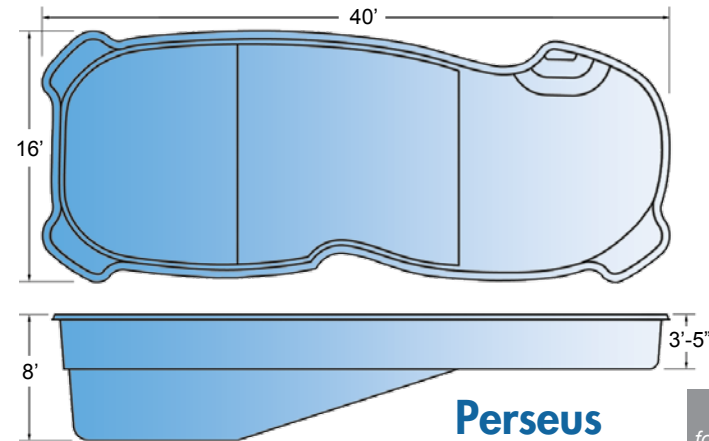

Perseus
Ships from IL, LA, NC, TN, TX, WV

Type 1 Diving Pool
Diving/Sliding equipment shall be designed for swimming pools and shall be installed in accordance with the diving/sliding equipment manufacturer's specifications. Please contact the diving/sliding equipment manufacturer for their specifications.

NEW for 2016