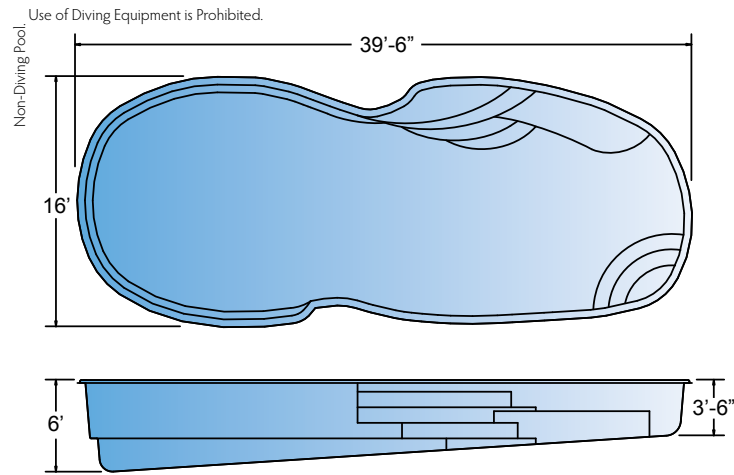

Aries
Ships from IL, LA