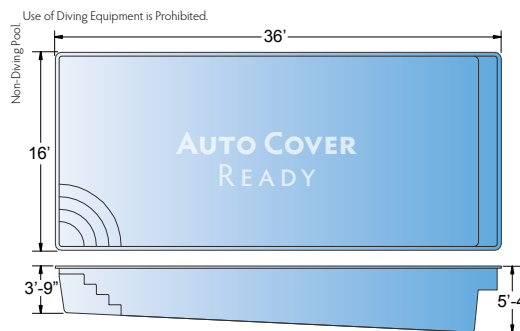

Fortitude
Ships from TN

Cassini
Ships from TN