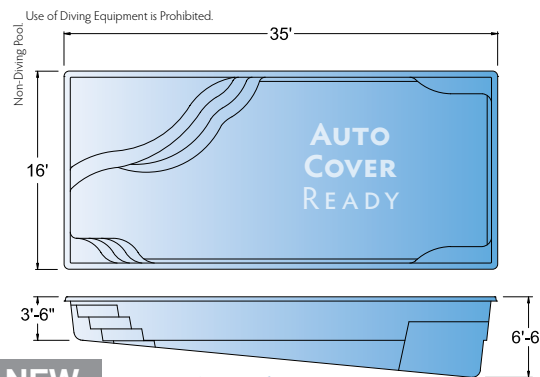

NEW
for 2016