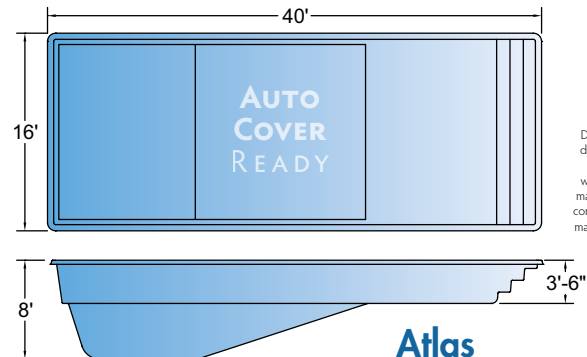

Atlas
Ships from NC, TN, WV