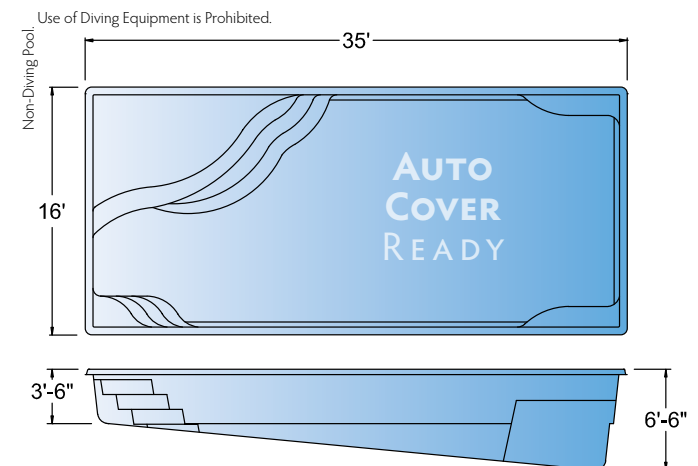

Rectangle

Introducing Trilogy's two new feature-rich rectangle pools, complete with a built-in tanning ledge and swim lane!

Hubble

Ships from IL, LA, NC, TN, TX, WV

NEW
for 2016

Gravity

Ships from IL, LA, NC, TN, TX, WV

NEW
for 2016

All dimensions are to the outside edge. Measurements are taken from widest point on each side of the outside edge. Installed pool dimensions may vary.

Rectangle

Sirius

Ships from TN

Fortitude

Ships from TN