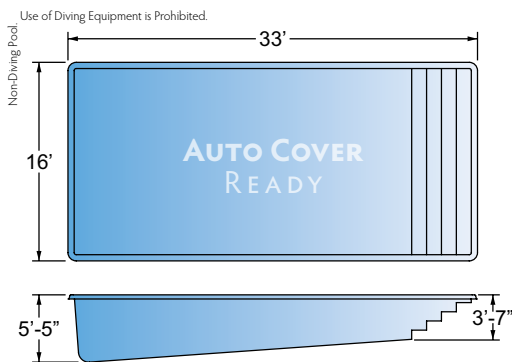

Zenith
Ships from IL, TX, WV