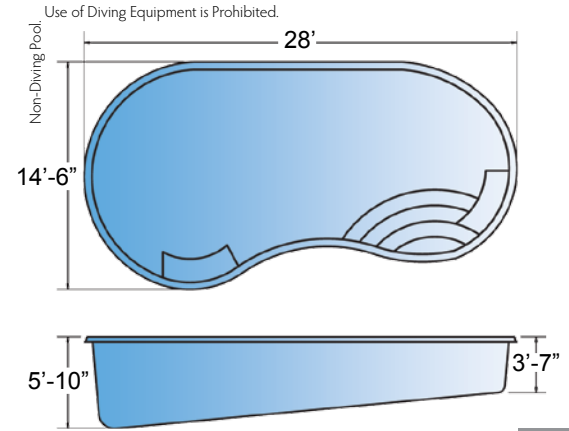

Columbia

Ships from IL, LA, NC, TN, TX, WV

NEW
for 2016