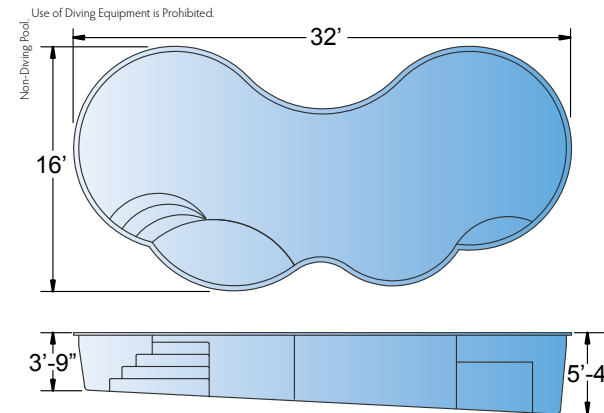

Gemini

Ships from IL, LA, NC, TN, WV