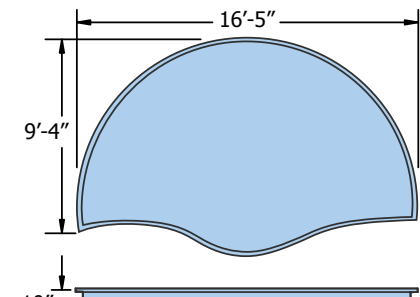

**Genesis/Synergy
Semicircle Side Tanning Ledge**

Ships from TN