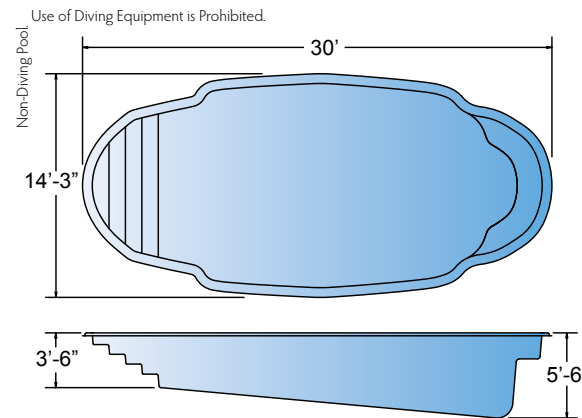

Libra

Ships from IL, LA