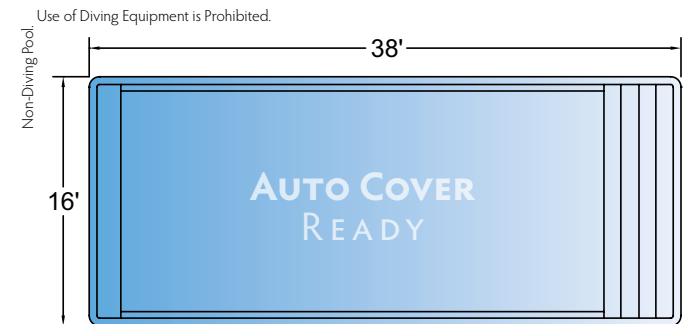

Odyssey

Ships from IL, NC, WV