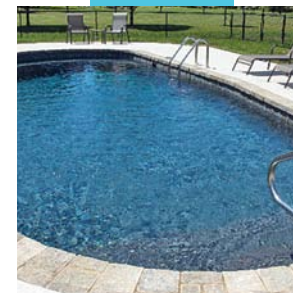

HydroStone

Vega

WATER COLOR

Monaco

WATER COLOR

Biscotti

WATER COLOR

River Rock

WATER COLOR

Mystic Lake

WATER COLOR

Stellar

WATER COLOR

Durable

There is no product available today that surpasses the performance of HydroStone. With a unique blend of base resins coupled with the highest performing colored particles available, HydroStone excels at fade-resistance, anti-yellowing, blister-resistance, and protection from the long-term effects of UV exposure.

Beautiful

The HydroStone finish is available in six exciting colors specifically designed for swimming pool applications. Only Trilogy Pools offers these beautiful pool finish colors.

Innovative

In our drive for excellence, we develop and test new materials. Over the past 16 years Trilogy has pursued new product innovations and surface finish technologies. After exhaustive testing, the result—HydroStone™.

GEMINI

Low-maintenance

HydroStone has the look of high-end “pebble” finishes without all of the maintenance. This finish gives Trilogy Pools a stunning visual texture combined with a smooth and maintenance-free surface.

Best Value

Choose HydroStone as the finish for your swimming pool. You deserve the peace of mind that comes with knowing that your pool was built with the very best the industry has to offer.

Printed representation of HydroStone colors will vary from actual pool finish. Contact your pool vendor to see physical color samples.