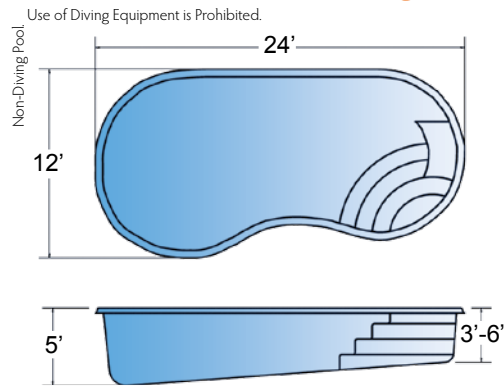

Challenger

Ships from IL, LA, NC, TN, TX, WV

NEW
for 2016