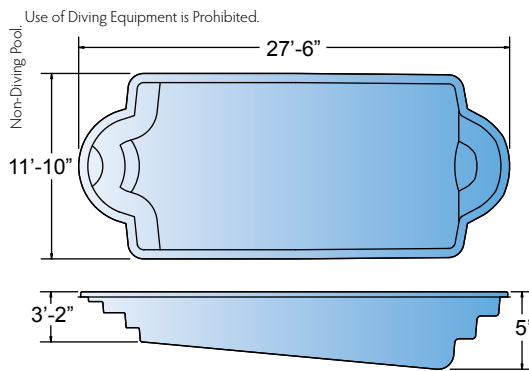

All dimensions are to the outside edge. Measurements are taken from widest point on each side of the outside edge. Installed pool dimensions may vary.

Pictured: **Synergy** | **Gemini**

Hyperion
Ships from TN

Pisces
Ships from IL, LA

Hydra
Ships from IL, LA

Quasar
Ships from TN

Halo
Ships from TN

Pictured: **Halo** | **Pisces**

All dimensions are to the outside edge. Measurements are taken from widest point on each side of the outside edge. Installed pool dimensions may vary.