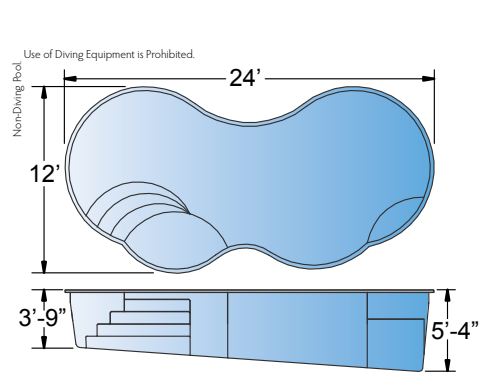

Modern Freeform

Picasso

Ships from IL, LA, NC, TN, WV