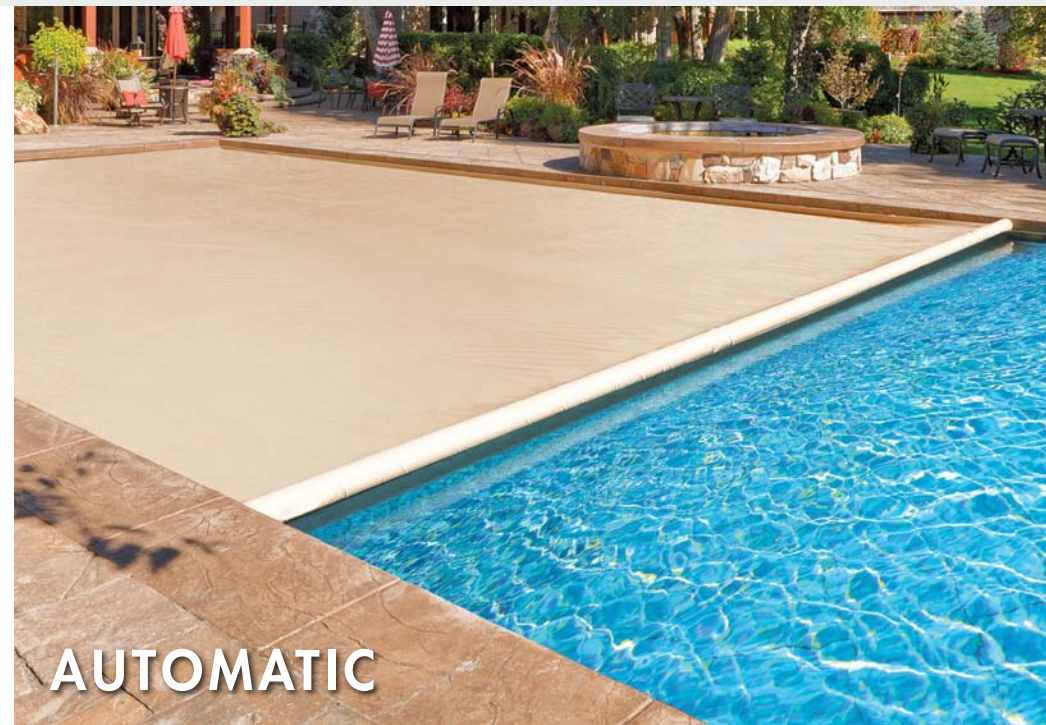

We make it strong. We make it easy.™

COVERSTAR®

Trilogy has Models That are **AUTO COVER READY!**

Automatic Safety Covers

**Everyday protection for your family...
at the touch of a button!**

Simply flip a switch, and your Coverstar automatic safety cover will create a barrier over your pool that no child or pet can penetrate. Custom-built to fit your pool perfectly and manufactured from best-in-class materials, Coverstar is the best protection available for your family and your pool investment!

Save on heat, water, electricity, and chemicals.

A Coverstar acts as passive solar heater, increasing the temperature of your water by 8 to 10 degrees. It also reduces evaporation of water as well as consumption of chemicals. Less time cleaning...more time enjoying!

Solid & Mesh Safety Covers

Safety you can rely on!

Coverstar offers mesh safety covers for maximum drainage and solid safety covers that block 100% of sunlight – in a variety of material weights and colors. All can be custom designed to fit any size or shape pool precisely, including any special features such as raised walls, diving boards, stairs and rails.

We make it strong...to keep your family safe!

The stronger the cover, the safer the cover. Coverstar applies exclusive, patented design and manufacturing innovations to give our mesh and solid safety covers unmatched strength and durability. And, because we build them better, we back them better...with our exclusive 20-year warranty!