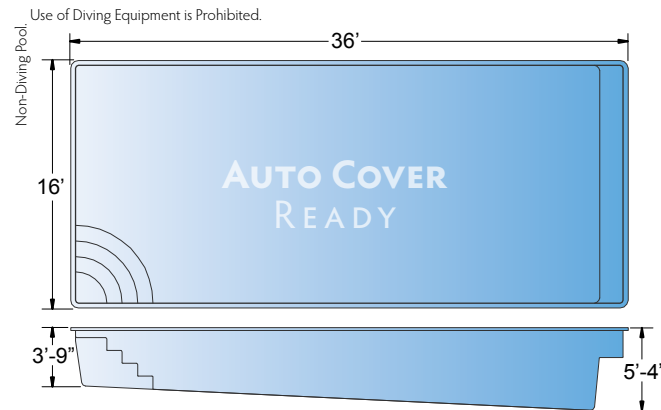

NEW
for 2016

All dimensions are to the outside edge. Measurements are taken from widest point on each side of the outside edge. Installed pool dimensions may vary.

Rectangle

Sirius

Ships from TN

Fortitude

Ships from TN

Pictured: **Hydrus** | **Zenith**

All dimensions are to the outside edge. Measurements are taken from widest point on each side of the outside edge. Installed pool dimensions may vary.

Rectangle

Helios
Ships from TN