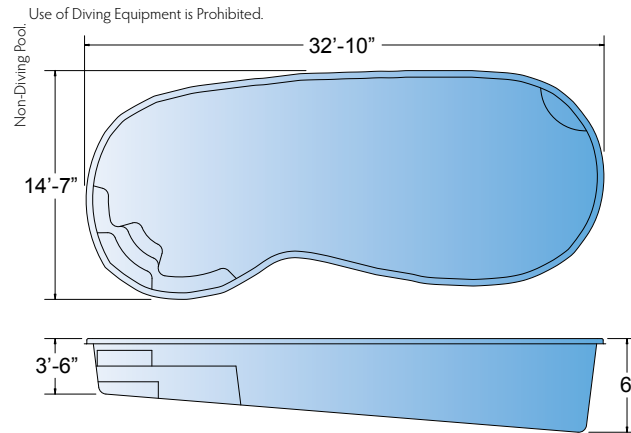

All dimensions are to the outside edge. Measurements are taken from widest point on each side of the outside edge. Installed pool dimensions may vary.

Pictured: **Regulus** | **Atlas**

Kidney

Discovery

Ships from IL, LA, NC, TN, TX, WV

Ships from TN

Latitude

Ships from IL, LA

Equinox

Ships from TN

Pictured: **Latitude** | **Solstice**

All dimensions are to the outside edge. Measurements are taken from widest point on each side of the outside edge. Installed pool dimensions may vary.