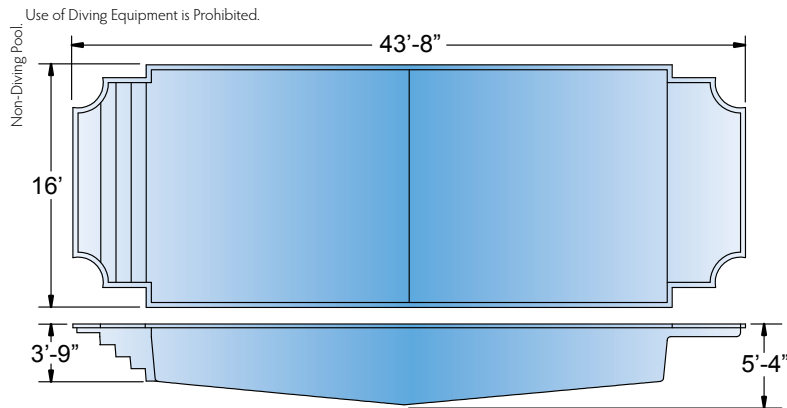

Regulus
Ships from TN