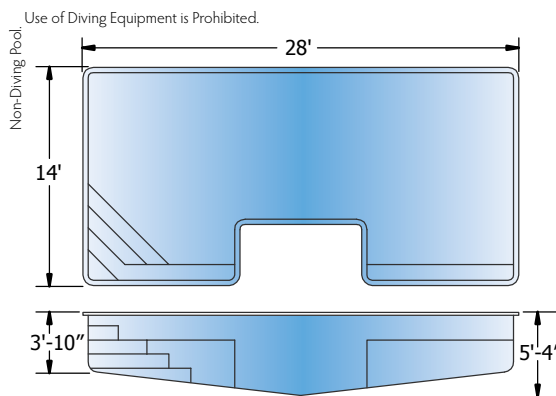

Europa

Ships from TN