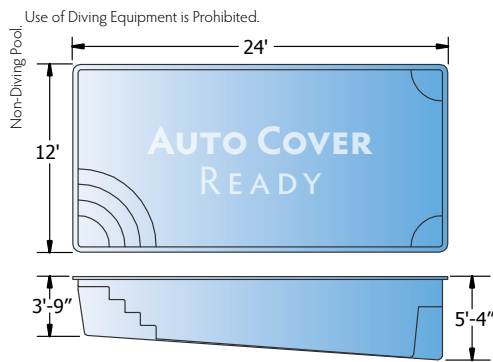

NEW
for 2016

All dimensions are to the outside edge. Measurements are taken from widest point on each side of the outside edge. Installed pool dimensions may vary.

Rectangle

Sirius

Ships from TN

Fortitude

Ships from TN

Pictured: **Hydrus** | **Zenith**

All dimensions are to the outside edge. Measurements are taken from widest point on each side of the outside edge. Installed pool dimensions may vary.

Rectangle

Helios
Ships from TN