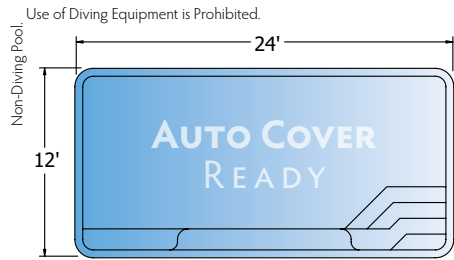

Rectangle

Introducing Trilogy's two new feature-rich rectangle pools, complete with a built-in tanning ledge and swim lane!

Hubble

Ships from IL, LA, NC, TN, TX, WV

NEW
for 2016

Gravity

Ships from IL, LA, NC, TN, TX, WV

NEW
for 2016

All dimensions are to the outside edge. Measurements are taken from widest point on each side of the outside edge. Installed pool dimensions may vary.

Rectangle

Sirius

Ships from TN

Fortitude

Ships from TN