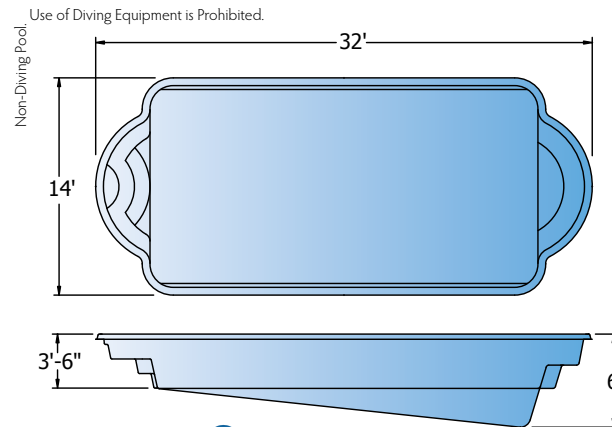

All dimensions are to the outside edge. Measurements are taken from widest point on each side of the outside edge. Installed pool dimensions may vary.

Pictured: **Synergy** | **Gemini**

Hyperion
Ships from TN

Pisces
Ships from IL, LA

Hydra
Ships from IL, LA

Quasar
Ships from TN

Halo
Ships from TN

Pictured: **Halo** | **Pisces**

All dimensions are to the outside edge. Measurements are taken from widest point on each side of the outside edge. Installed pool dimensions may vary.