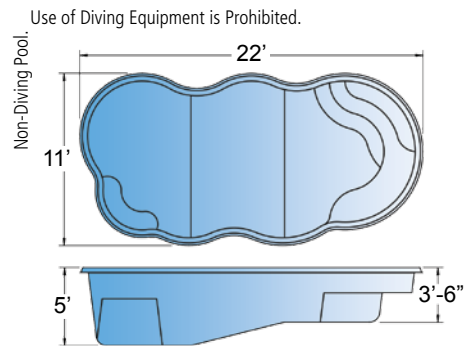

Ships from TN

Latitude

Ships from IL, LA

Equinox

Ships from TN

Pictured: **Latitude** | **Solstice**

All dimensions are to the outside edge. Measurements are taken from widest point on each side of the outside edge. Installed pool dimensions may vary.

Type 1 Diving Pool
Diving/Sliding equipment shall be designed for swimming pools and shall be installed in accordance with the diving/sliding equipment manufacturer's specifications. Please contact the diving/sliding equipment manufacturer for their specifications.

NEW for 2016

All dimensions are to the outside edge. Measurements are taken from widest point on each side of the outside edge. Installed pool dimensions may vary.

Pictured: **Aries** | **Sentari**

Modern Freeform