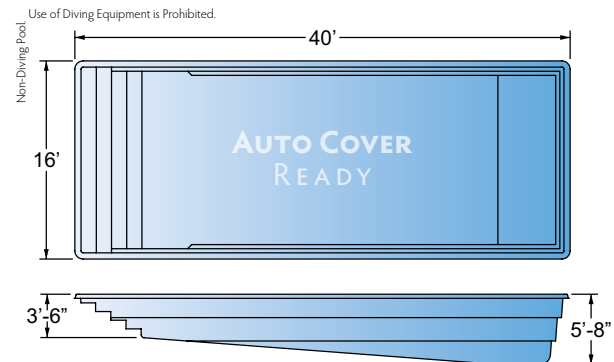

Hydrus
Ships from IL

Horizon
Ships from IL, TX, WV