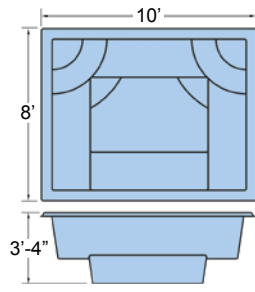

Eros

Ships from IL, LA, NC, TN, TX, WV

**NEW
for 2016**