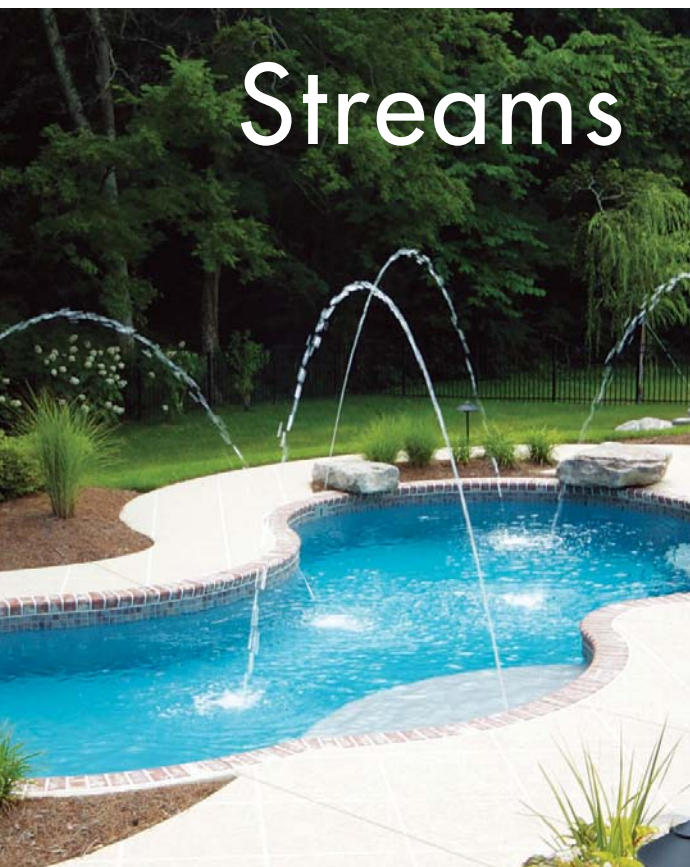

Water Features