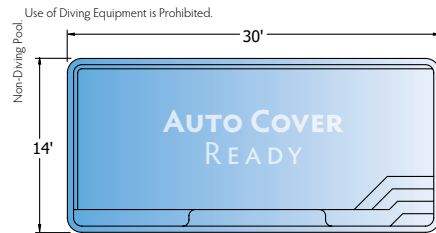

Sirius
Ships from TN

NEW
for 2016

NEW
for 2016