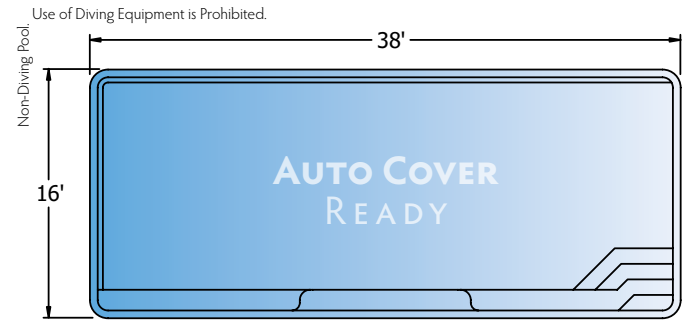

NEW
for 2016

All dimensions are to the outside edge. Measurements are taken from widest point on each side of the outside edge. Installed pool dimensions may vary.

Rectangle

Sirius

Ships from TN

Fortitude

Ships from TN