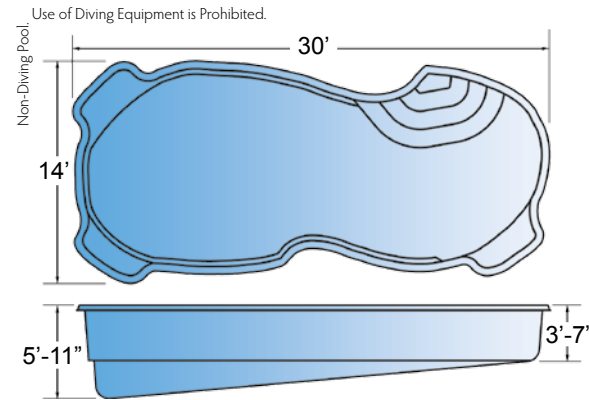

NEW for 2016 **Mariner**
Ships from IL, LA, NC, TN, TX, WV