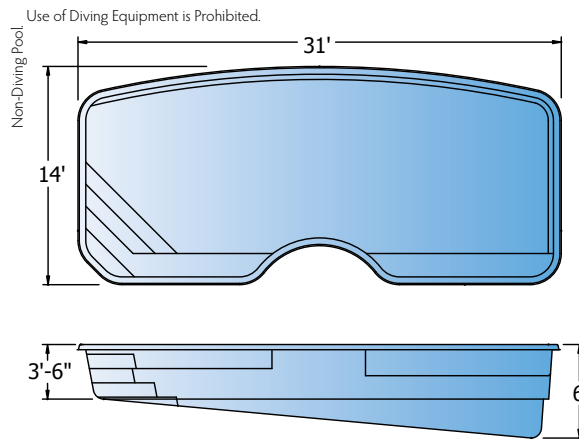

Velocity

Ships from LA