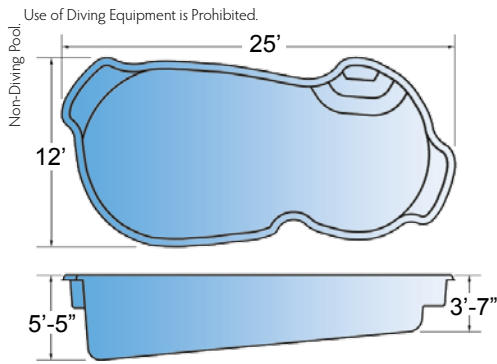

Classic Freeform

NEW for 2016 **Enterprise**
Ships from IL, LA, NC, TN, TX, WV