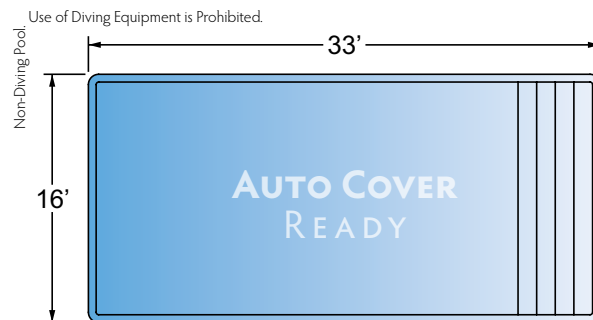

Ships from IL, TX, WV