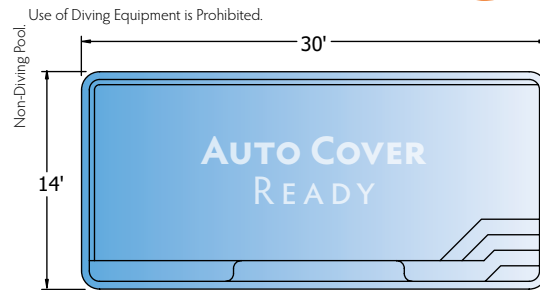

NEW
for 2016

All dimensions are to the outside edge. Measurements are taken from widest point on each side of the outside edge. Installed pool dimensions may vary.

Rectangle

Sirius

Ships from TN

Fortitude

Ships from TN