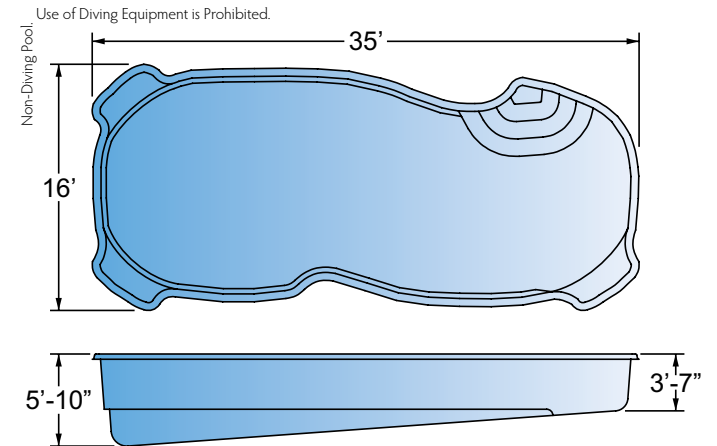

Sentari
Ships from IL, LA, NC, TN, TX, WV