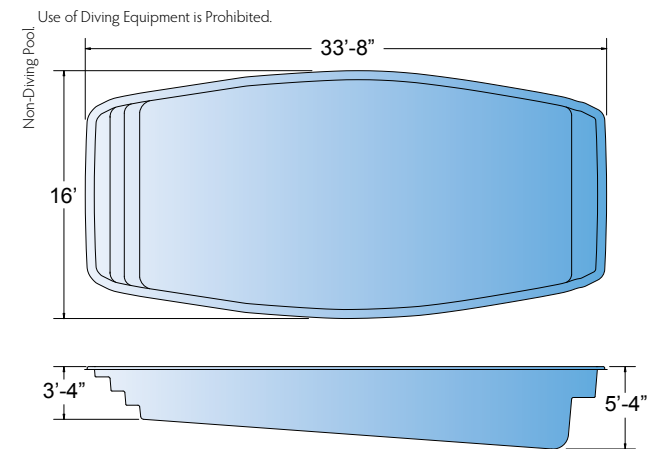

All dimensions are to the outside edge. Measurements are taken from widest point on each side of the outside edge. Installed pool dimensions may vary.

Pictured: **Synergy** | **Gemini**

Hyperion
Ships from TN

Pisces
Ships from IL, LA

Hydra
Ships from IL, LA

Quasar
Ships from TN

Halo
Ships from TN

Pictured: **Halo** | **Pisces**

All dimensions are to the outside edge. Measurements are taken from widest point on each side of the outside edge. Installed pool dimensions may vary.

Ships from IL, LA

Inception

Ships from IL, LA, TN

All dimensions are to the outside edge. Measurements are taken from widest point on each side of the outside edge. Installed pool dimensions may vary.

Pictured: **Velocity** | **Inception**