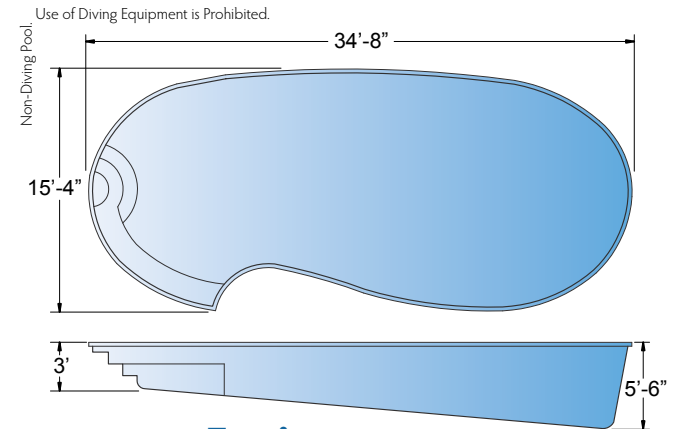

All dimensions are to the outside edge. Measurements are taken from widest point on each side of the outside edge. Installed pool dimensions may vary.

Pictured: **Regulus** | **Atlas**

Kidney

Discovery

Ships from IL, LA, NC, TN, TX, WV

Ships from TN

Latitude

Ships from IL, LA

Equinox

Ships from TN

Pictured: **Latitude** | **Solstice**

All dimensions are to the outside edge. Measurements are taken from widest point on each side of the outside edge. Installed pool dimensions may vary.