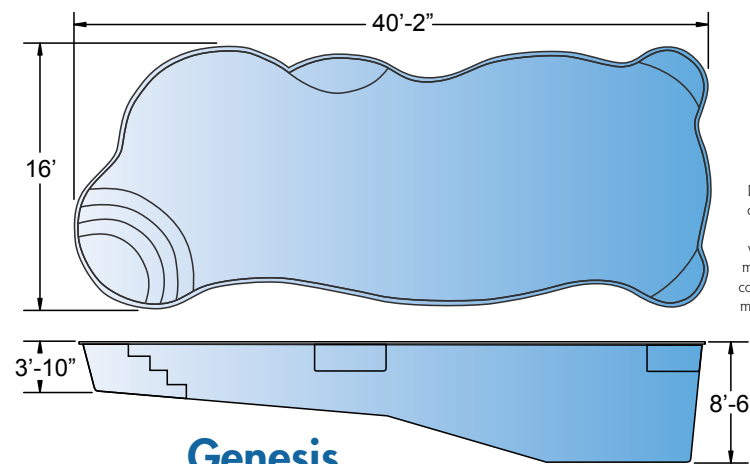

Genesis

Ships from IL, TN, WV

Type 1 Diving Pool
Diving/Sliding equipment shall be designed for swimming pools and shall be installed in accordance with the diving/sliding equipment manufacturer's specifications. Please contact the diving/sliding equipment manufacturer for their specifications.