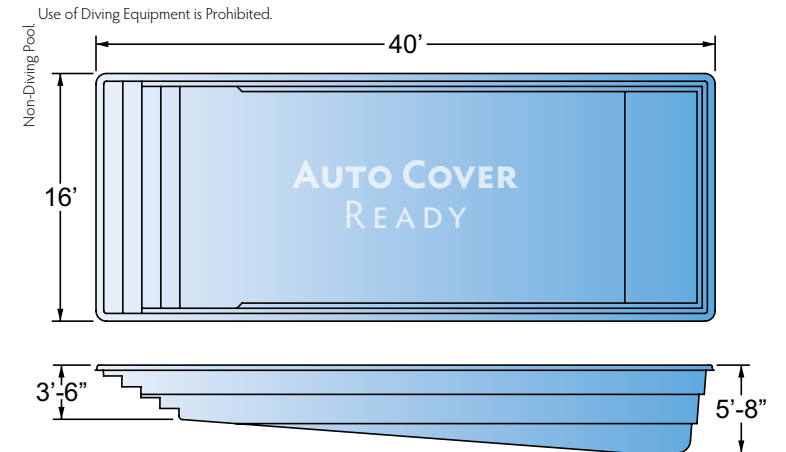

Horizon
Ships from IL, TX, WV