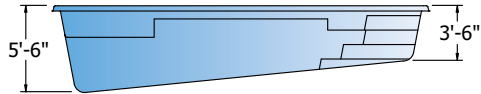

Rectangle

Introducing Trilogy's two new feature-rich rectangle pools, complete with a built-in tanning ledge and swim lane!

Hubble

Ships from IL, LA, NC, TN, TX, WV

NEW
for 2016

Gravity

Ships from IL, LA, NC, TN, TX, WV

NEW
for 2016

All dimensions are to the outside edge. Measurements are taken from widest point on each side of the outside edge. Installed pool dimensions may vary.

Rectangle

Sirius

Ships from TN

Fortitude

Ships from TN