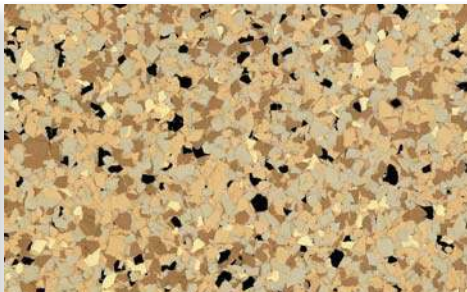

SunChip Multi-Color Chips

SUNDEK offers 12 different multi-colored vinyl acrylic paint chips embedded in SunOne Polyaspartic and SunEpoxy floor coating systems. Standard chip size is 1/4", but can also be ordered in 1/8, 5/8 and 1 inch. You may choose from a variety of colors and chip sizes to get the look that you desire. Larger chips create the look of terrazzo or granite, while smaller chips give a hard surface carpet appearance. SunChip offers proven durability and longevity for many applications.

■ **Maxine's Blend**

■ **Café Mocha**

■ **Portabello**

■ **Rare Earth**

■ **Desert Butte**

■ **Dolphin**

■ **Santana**

■ **White Granite**

■ **Saddle Tan**

■ **Fire Brick**

■ **Independence Blue**

■ **Marble**

* Colors shown are approximate. Please refer to samples for actual color.