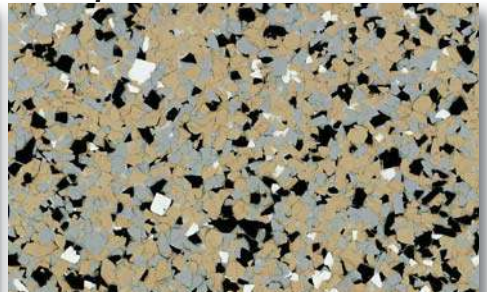

SunChip Multi-Color Chips

SUNDEK offers 12 different multi-colored vinyl acrylic paint chips embedded in SunOne Polyaspartic and SunEpoxy floor coating systems. Standard chip size is 1/4", but can also be ordered in 1/8, 5/8 and 1 inch. You may choose from a variety of colors and chip sizes to get the look that you desire. Larger chips create the look of terrazzo or granite, while smaller chips give a hard surface carpet appearance. SunChip offers proven durability and longevity for many applications.

■ **Maxine's Blend**

■ **Café Mocha**

■ **Portabello**

■ **Rare Earth**

■ **Desert Butte**

■ **Dolphin**

■ **Santana**

■ **White Granite**

■ **Saddle Tan**

■ **Fire Brick**

■ **Independence Blue**

■ **Marble**

* Colors shown are approximate. Please refer to samples for actual color.