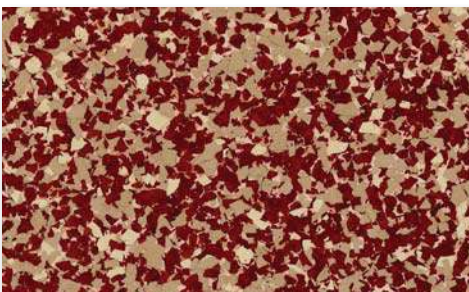

SunChip Multi-Color Chips

SUNDEK offers 12 different multi-colored vinyl acrylic paint chips embedded in SunOne Polyaspartic and SunEpoxy floor coating systems. Standard chip size is 1/4", but can also be ordered in 1/8, 5/8 and 1 inch. You may choose from a variety of colors and chip sizes to get the look that you desire. Larger chips create the look of terrazzo or granite, while smaller chips give a hard surface carpet appearance. SunChip offers proven durability and longevity for many applications.

■ **Maxine's Blend**

■ **Café Mocha**

■ **Portabello**

■ **Rare Earth**

■ **Desert Butte**

■ **Dolphin**

■ **Santana**

■ **White Granite**

■ **Saddle Tan**

■ **Fire Brick**

■ **Independence Blue**

■ **Marble**

* Colors shown are approximate. Please refer to samples for actual color.